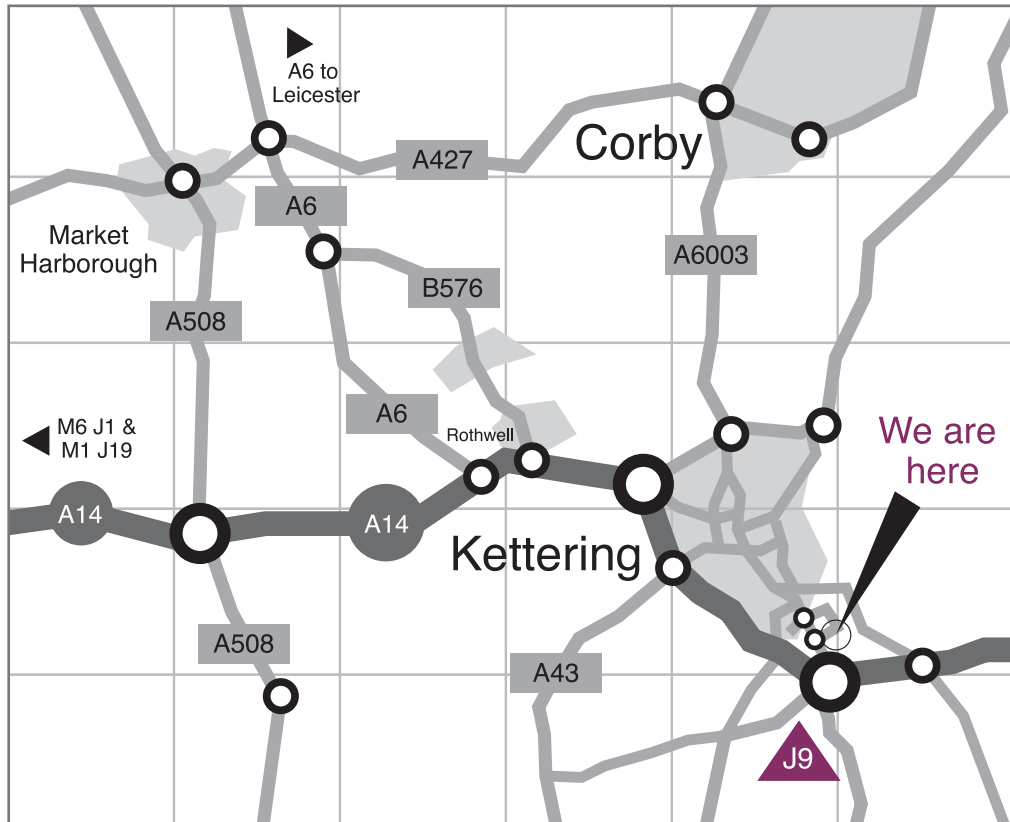

Area Map

How to find us

Verto

3 Swallow Court
Kettering Venture Park
Kettering, Northants, NN15 6XX

We are located just off Junction 9 of the A14 in the Kettering Venture Park business area.

From the A14 exit at Junction 9 (at this junction you will see and Odeon Cinema and shopping area, also the Kettering Park Hotel) turn onto the A509 sign posted Kettering. At the next roundabout take the 3rd exit sign posted 'Kettering Venture Park' (the road is called Kettering Parkway, it is a small dual carriage way).

At the next mini roundabout double back and take the fourth exit back onto Kettering Parkway.

About 50 yards after the roundabout, Swallow Court is the first turn on your left hand side.

On arrival, park at the front of the building in the allocated parking spaces and proceed to main reception in unit 3.

Local Map

t 01536 411153
f 01536 517056
e info@vertouk.com
w www.vertouk.com

Verto
3 Swallow Court
Kettering Venture Park
Kettering, Northants, NN15 6XX