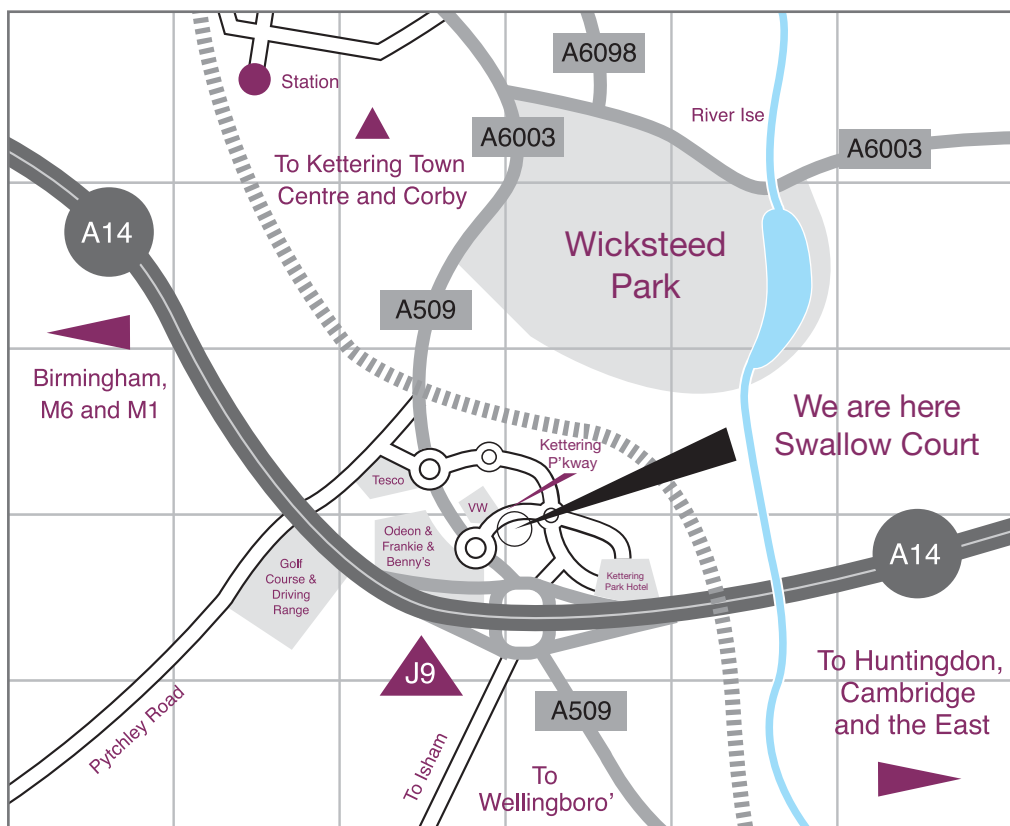

Local Map

t 01536 411153
f 01536 517056
e info@vertouk.com
w www.vertouk.com

Verto
3 Swallow Court
Kettering Venture Park
Kettering, Northants, NN15 6XX